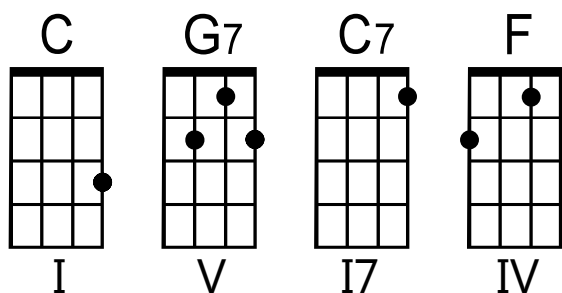

Trouble in Mind

by Big Bill Broonzy
Arranged by Ruby's Ukes

I V I7 IV - Nashville Numbering System

C **G7** **C** **C7** **F**
Trouble in Mind, I'm blue, but I won't be blue always
C

Cause the sun's gonna shine
G7 **C** **F** **C** **G7**
In my back door someday

C **G7** **C** **C7** **F**
My man, you know he left me. Lord I almost lost my mind
C

Sometimes I feel like laughing
G7 **C** **F** **C** **G7**
Sometimes feel like crying

C **G7**
I'm goin' down by the river
C **C7** **F**
Gonna take my rockin' chair
C **G7** **C** **F** **C** **G7**
If my man don't do right, I'm gonna rock away from there